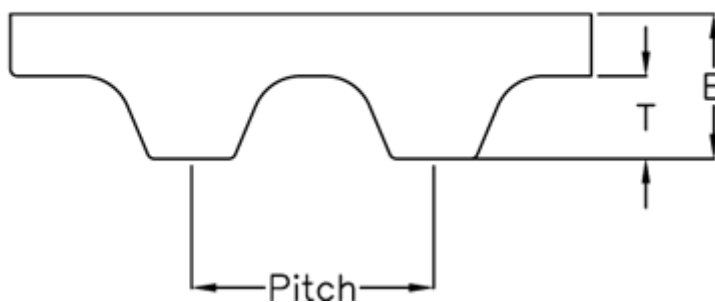

Article number: 602776231086

Description: Gates Timing Belt Synchropower PU 32 T10 1080

## Measures

---

Height B mm	= 4.5
Height T mm	= 2.5
Length	= 1080
Number of teeth	= 108
Pitch	= 10
Type	= PU 32 T10 1080
Width	= 32